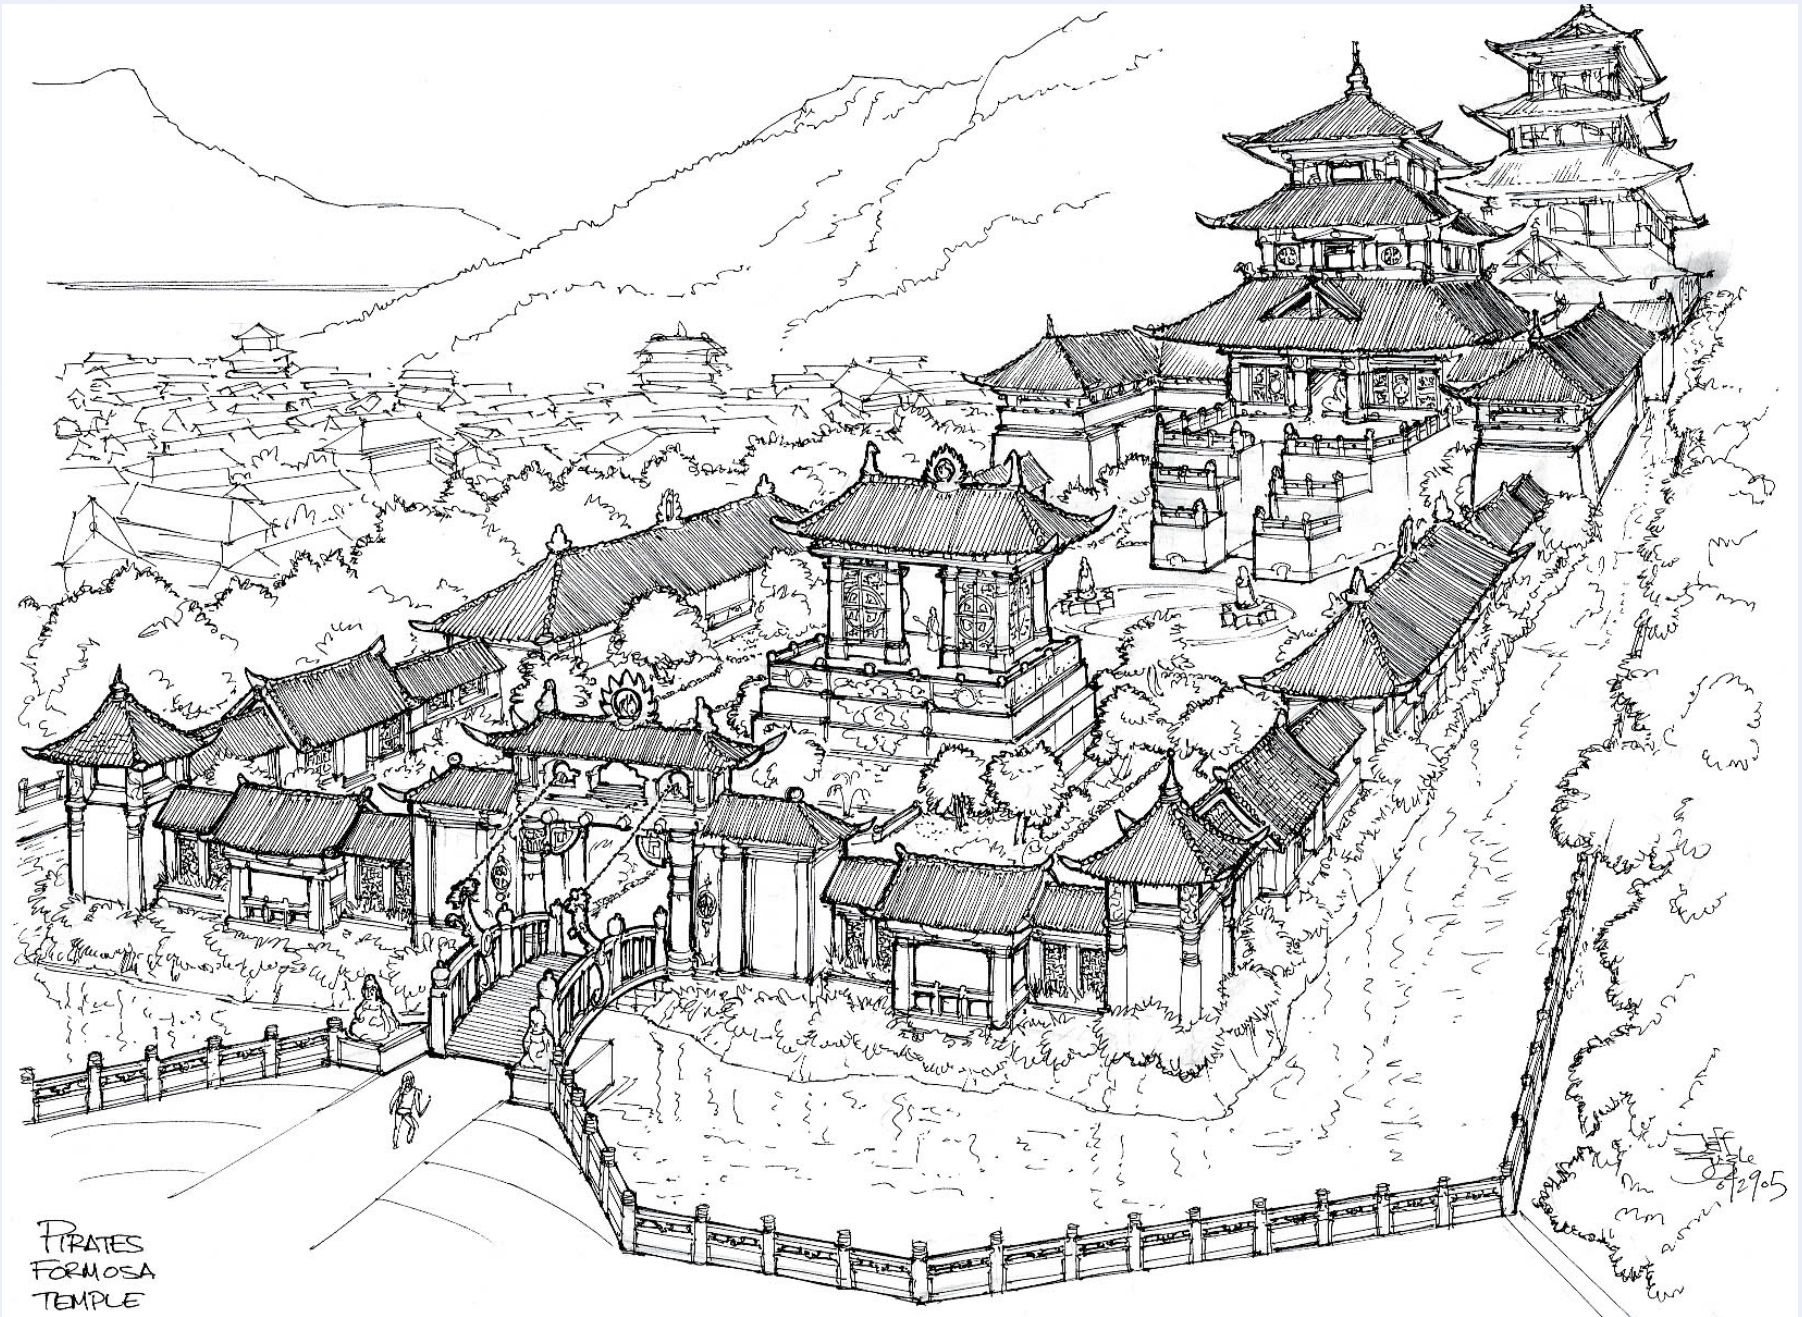

FANCY  
BOOTH  
ON  
THIS  
SIDE

SOPRANOS

RAVE  
 MAIN  
 DANCE  
 FLOOR &  
 CATWALK w/  
 DJ BOOTH

IN A FEW PLACES  
 ON CATWALK  
 FLOOR, GRILLES LET  
 YOU LOOK DOWN THRU

LIGHT TRUSS SHINES  
 DOWN ON DJ FROM  
 ABOVE, AND DOWN THRU  
 PORCHOLUES

DJ BOOTH  
 ELEVATION

SLOPING CEILING -  
 OLD MOVIE THEATRE

WALLS REPEAT  
 PATTERNS  
 FROM  
 LOBBY,  
 EXCEPT  
 ALL IS  
 PAINTED  
 BLACK,  
 WITH  
 STARS &  
 PLANETS  
 STUCK ON.

GRAY  
 RUBER  
 BALLOONS

STAIRWAY  
 VESTIBULE  
 HERE

MASSIVE  
 SPEAKER  
 STACKS

BOX TRUSS  
 GIRDERS

RAILING  
 HAS PLANET  
 CUTOUTS

PIRATES  
FORMOSA  
TEMPLE