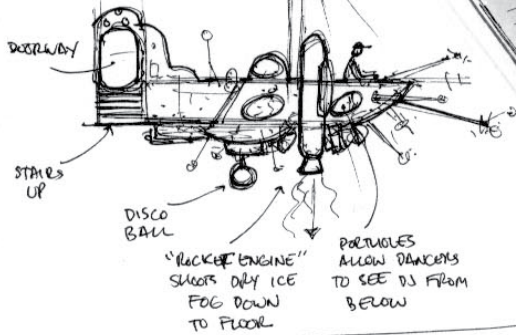

BRASS  
POLES  
TO  
CEILING  
AT EACH  
BOOTH

ABOVE  
BAR  
TVS

STAIRS

COSY  
LEATHER  
BAR CHAIRS

BRASS RAIL  
THIS SIDE

TWO-  
PATTERN  
CARPET  
(SEE ALCADE LEVEL)

STAIRS  
DOWN  
BOTH  
SIDES

SOFT  
WALK WITH  
PLANTERS  
THIS SIDE

FANCY  
BOOTH  
ON  
THIS  
SIDE

SOPRANOS

RAVE  
 MAIN  
 DANCE  
 FLOOR &  
 CATWALK w/  
 DJ BOOTH

IN A FEW PLACES  
 ON CATWALK  
 FLOOR, GRILLES LET  
 YOU LOOK DOWN THRU

LIGHT TRUSS SHINES  
 DOWN ON DJ FROM  
 ABOVE, AND DOWN THRU  
 PORCHOLUES

DJ BOOTH  
 ELEVATION

SLOPING CEILING -  
 OLD MOVIE THEATRE

WALLS REPEAT  
 PATTERNS  
 FROM  
 LOBBY,  
 EXCEPT  
 ALL IS  
 PAINTED  
 BLACK,  
 WITH  
 STARS &  
 PLANETS  
 STUCK ON.

GRAY  
 RUBER  
 BALLOONS