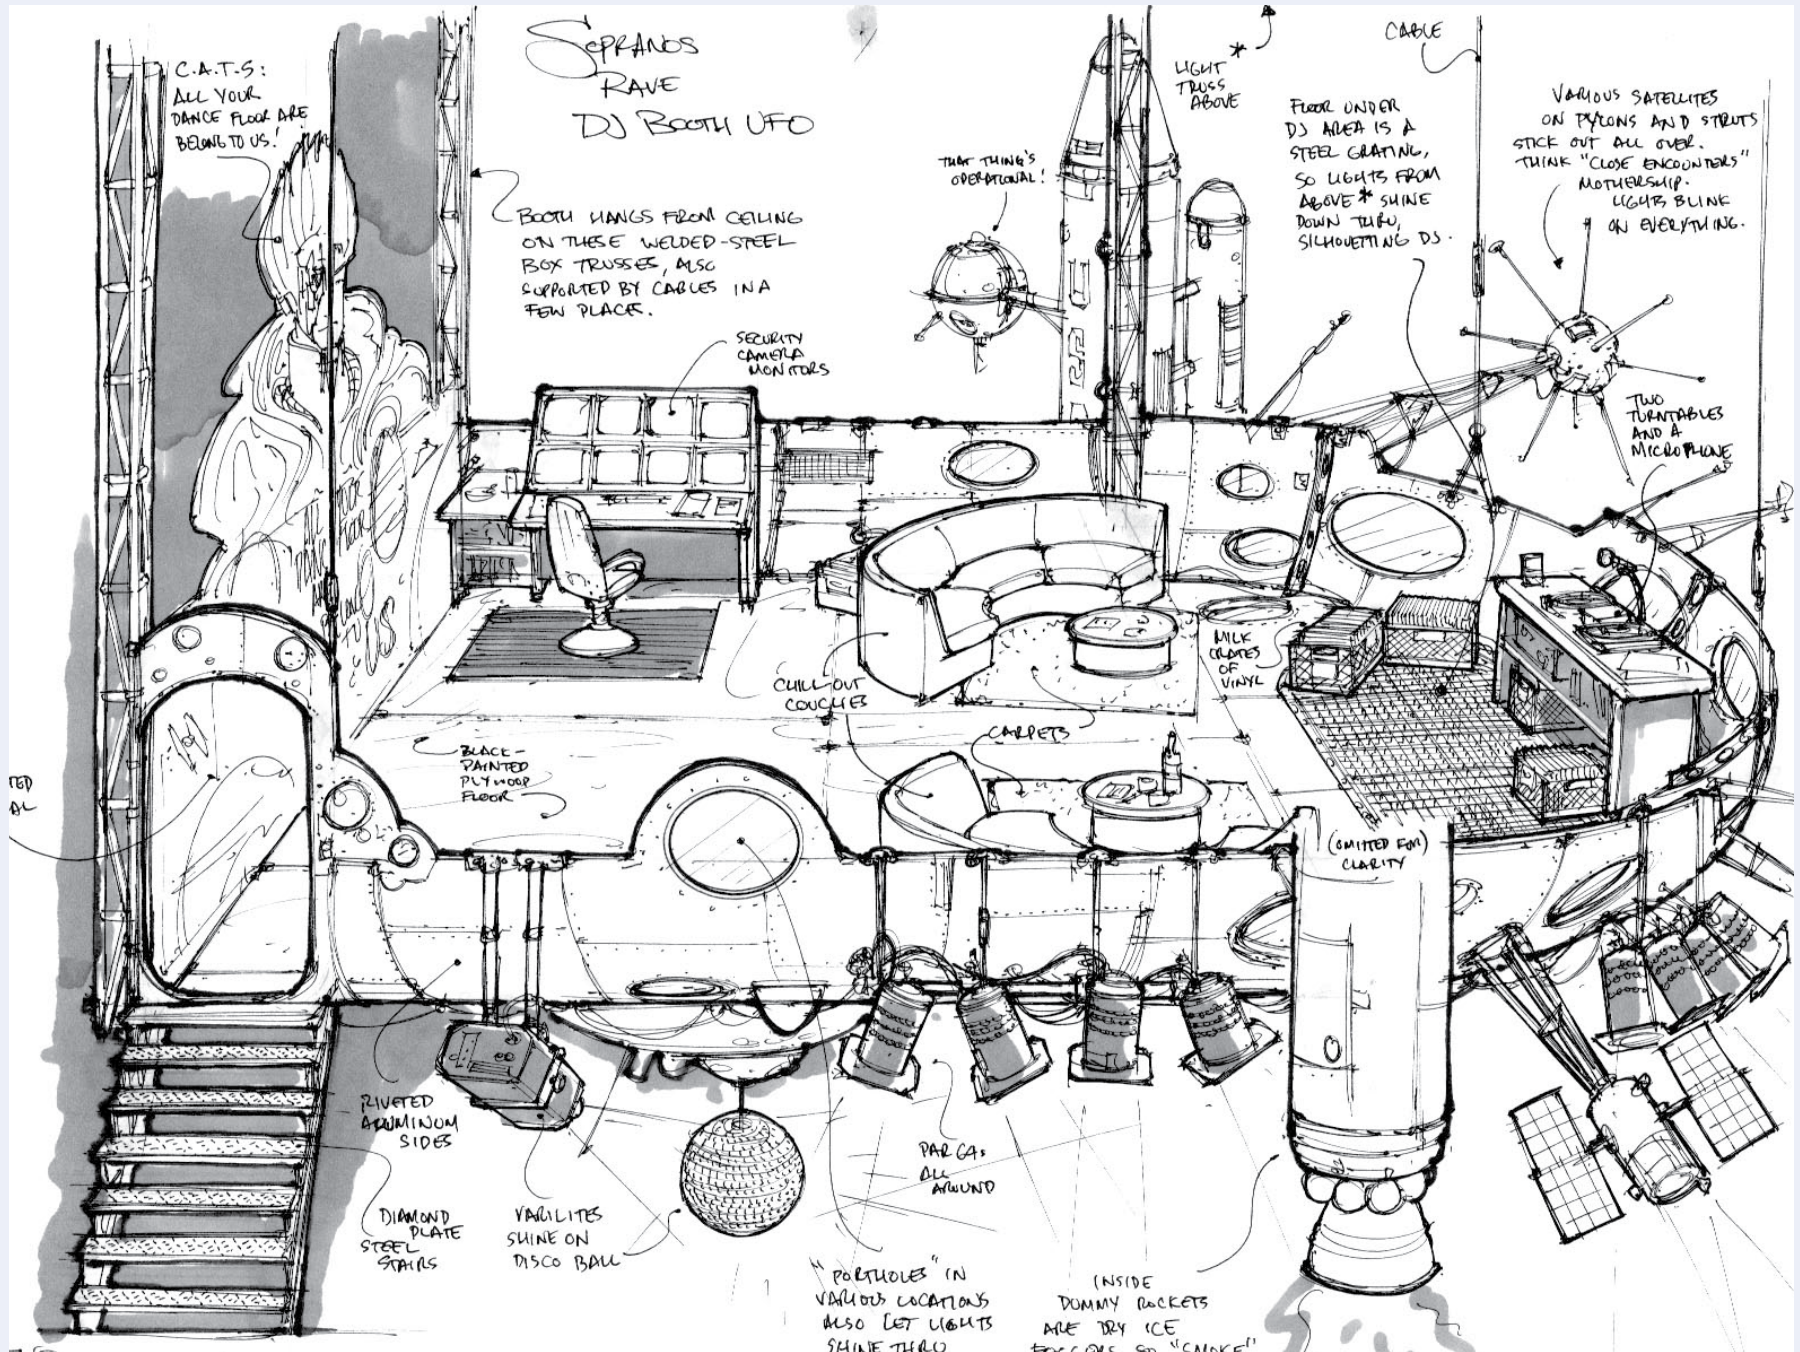

BRASS  
POLES  
TO  
CEILING  
AT EACH  
BOOTH

ABOVE  
BAR  
TVS

STAIRS

COSY  
LEATHER  
BAR CHAIRS

BRASS RAIL  
THIS SIDE

TWO-  
PATTERN  
CARPET  
(SEE ALCADE LEVEL)

STAIRS  
DOWN  
BOTH  
SIDES

SOFT  
WALK WITH  
PLANTERS  
THIS SIDE

FANCY  
BOOTH  
ON  
THIS  
SIDE

SOPRANOS

RAVE  
 MAIN  
 DANCE  
 FLOOR &  
 CATWALK w/  
 DJ BOOTH

IN A FEW PLACES  
 ON CATWALK  
 FLOOR, GRILLES LET  
 YOU LOOK DOWN THRU

LIGHT TRUSS SHINES  
 DOWN ON DJ FROM  
 ABOVE, AND DOWN THRU  
 PORCHOLUES

DJ BOOTH  
 ELEVATION

SLOPING CEILING -  
 OLD MOVIE THEATRE

WALLS REPEAT  
 PATTERNS  
 FROM  
 LOBBY,  
 EXCEPT  
 ALL IS  
 PAINTED  
 BLACK,  
 WITH  
 STARS &  
 PLANETS  
 STUCK ON.

GRAY  
 RUBER  
 BALLOONS

STAIRWAY  
 VESTIBULE  
 HERE

MASSIVE  
 SPEAKER  
 STACKS

BOX TRUSS  
 GIRDERS

RAILING  
 HAS PLANET  
 CUTOUTS

PIRATES  
FORMOSA  
TEMPLE