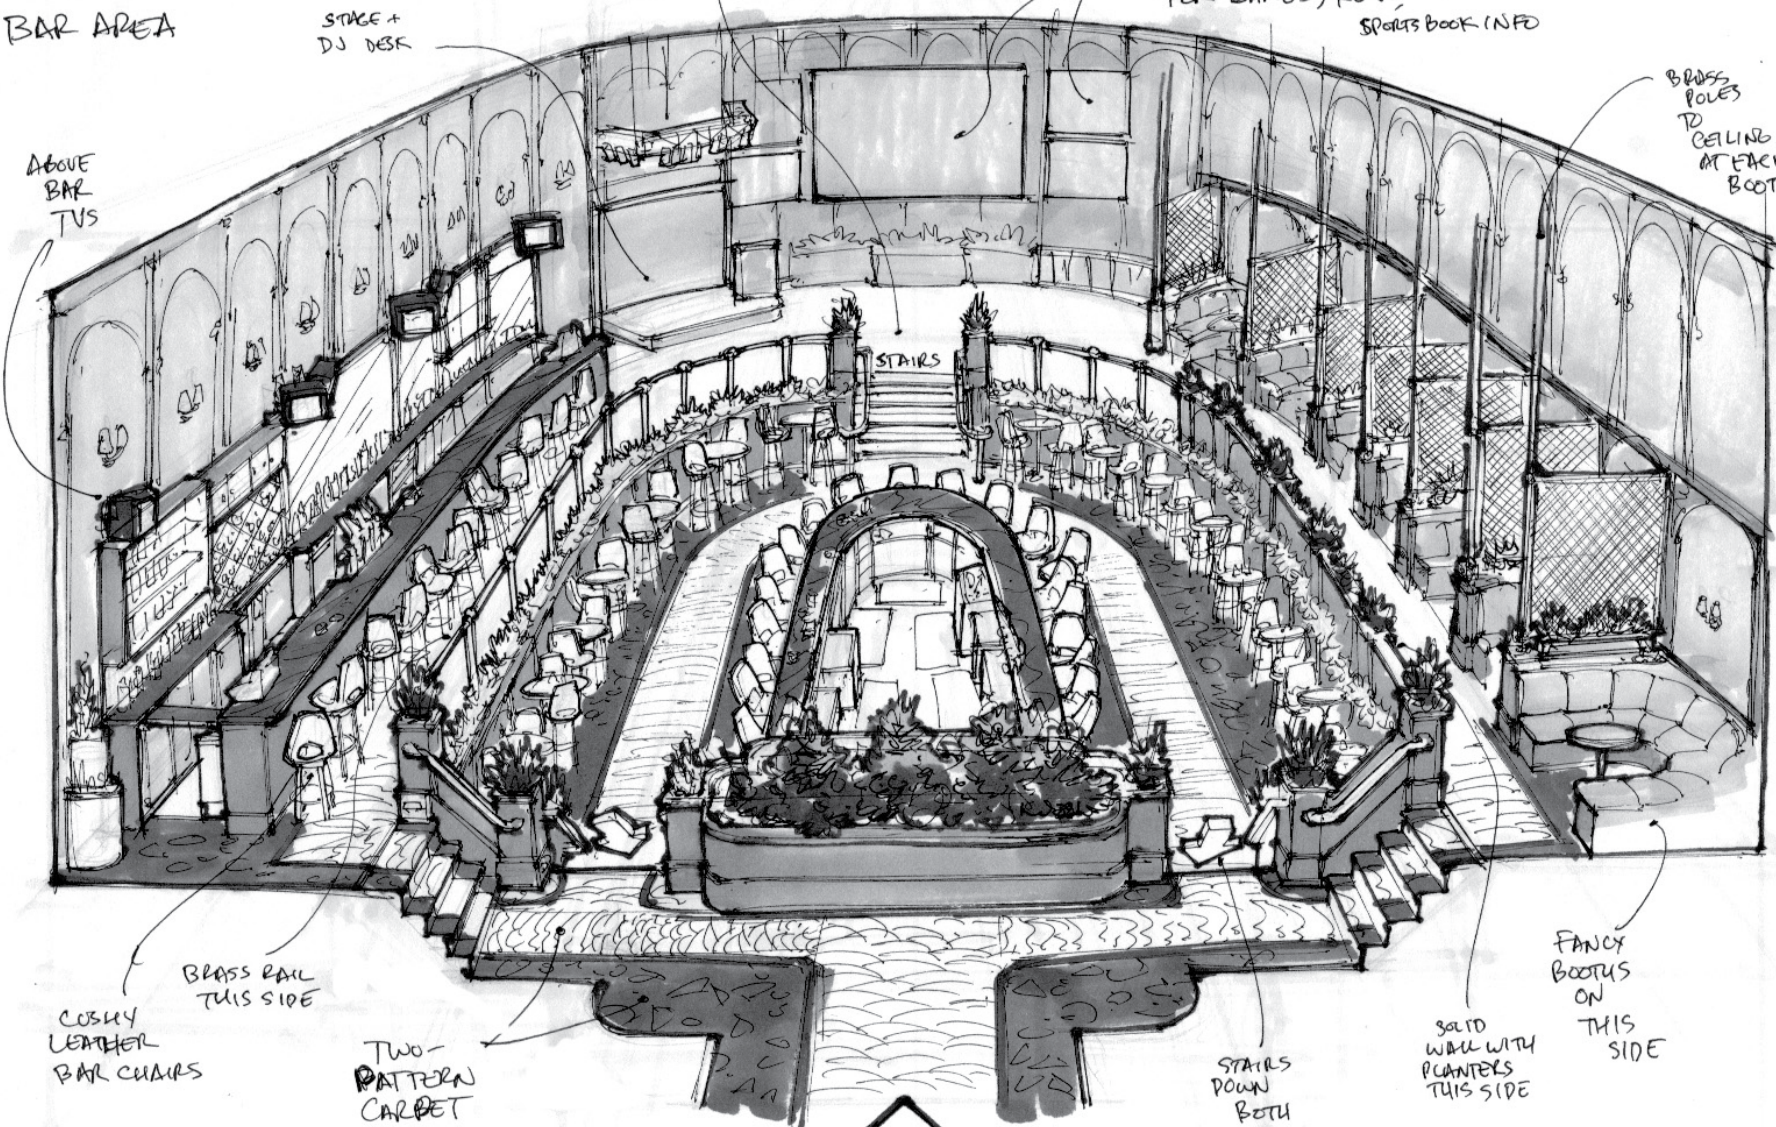

Copyright ©2007 J. Zugale, inspired by Greg Bear's *Eon* novel

drawing & base color by Jeff Zugale, color finish by Kevin T. Chin

SOPRANOS  
CASINO  
BAR AREA

DANCE FLOOR

STAGE +  
DJ DESK

BIG SCREENS  
FOR GAMES, KENO,  
SPORTS BOOK INFO

BRASS  
POLES  
TO  
CEILING  
AT EACH  
BOOTH

ABOVE  
BAR  
TVS

STAIRS

COSY  
LEATHER  
BAR CHAIRS

BRASS RAIL  
THIS SIDE

TWO-  
PATTERN  
CARPET  
(SEE ALCADE LEVEL)

STAIRS  
DOWN  
BOTH  
SIDES

SOFT  
WALK WITH  
PLANTERS  
THIS SIDE

FANCY  
BOOTH  
ON  
THIS  
SIDE

SOPRANOS

RAVE  
 MAIN  
 DANCE  
 FLOOR &  
 CATWALK w/  
 DJ BOOTH

IN A FEW PLACES  
 ON CATWALK  
 FLOOR, GRILLES LET  
 YOU LOOK DOWN THRU

LIGHT TRUSS SHINES  
 DOWN ON DJ FROM  
 ABOVE, AND DOWN THRU  
 PORCHOLUES